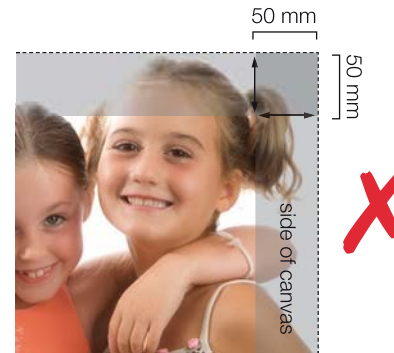

## 1. Choosing the perfect shape canvas for your photo!

All our canvases are based on:

Fir wood, kiln-dried artist's frames, 38mm thickness.

Because our frames are of a substantial thickness the photograph you supply needs to allow room for this (known as bleed), see opposite for more information.

Slimmer 17mm thickness frames are available on request.

The additional overlap needs to be 50mm at full size, or the equivalent of 50mm bleed around the inside of the image at its finished print size.

Correct and incorrect use of bleed.

This picture doesn't allow enough surplus image to fold around the canvas's frame.

## CANVAS SIZE & ADVISED IMAGE SIZE

Canvas Size	Image Size	Image File Size	Camera Setting	Pixel Resolution	Maximum Size
9" x 13"	13"	508 KB	1 megapixel	1280 x 960 pixels	13 x 9 inches
12" x 18"	18"	820 KB	2 megapixel	1600 x 1200 pixels	18 x 12 inches
17" x 24"	24"	1.3 MB	3 megapixel	2048 x 1536 pixels	24 x 17 inches
22" x 30"	30"	1.9 MB	5 megapixel	2560 x 1920 pixels	30 x 22 inches
29" x 40"	40"	3.6 MB	8 megapixel	3264 x 2448 pixels	40 x 29 inches
40" x 49"	49"	3.6 MB +	8 megapixel +	8 megapixel +	40 x 29 inches +