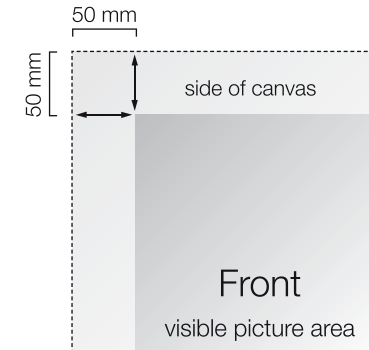

## 1. Choosing the perfect shape canvas for your photo!

All our canvases are based on:

Fir wood, kiln-dried artist's frames, 38mm thickness.

Because our frames are of a substantial thickness the photograph you supply needs to allow room for this (known as bleed), see opposite for more information.

The additional overlap needs to be 50mm at full size, or the equivalent of 50mm bleed around the inside of the image at its finished print size.

Correct and incorrect use of bleed.

This picture doesn't allow enough surplus image to fold around the canvas's frame.

## CANVAS SIZE & ADVISED IMAGE SIZE

Canvas Size	Image Size	Image File Size	Camera Setting	Pixel Resolution	Maximum Size
9" x 13"	13"	508 KB	1 megapixel	1280 x 960 pixels	13 x 9 inches
12" x 18"	18"	820 KB	2 megapixel	1600 x 1200 pixels	18 x 12 inches
17" x 24"	24"	1.3 MB	3 megapixel	2048 x 1536 pixels	24 x 17 inches
22" x 30"	30"	1.9 MB	5 megapixel	2560 x 1920 pixels	30 x 22 inches
29" x 40"	40"	3.6 MB	8 megapixel	3264 x 2448 pixels	40 x 29 inches
40" x 49"	49"	3.6 MB +	8 megapixel +	8 megapixel +	40 x 29 inches +

The above dimensions are intended as rough guidelines only as camera settings such as pixel resolution and file size may vary between manufacturer.