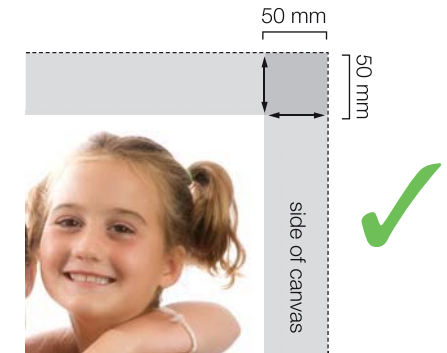

Slimmer 17mm thickness frames are available on request.

## 2. Choose the perfect photo for your canvas!

When choosing the image for your canvas please allow enough room around the outside of the picture to allow for it to fold around the frame without losing the impact of the main subject.

The additional overlap needs to be 50mm at full size, or the equivalent of 50mm bleed around the inside of the image at its finished print size.

Correct and incorrect use of bleed.

This picture doesn't allow enough surplus image to fold around the canvas's frame.

## CANVAS SIZE & ADVISED IMAGE SIZE

Canvas Size	Image Size	Image File Size	Camera Setting	Pixel Resolution	Maximum Size
9" x 13"	13"	508 KB	1 megapixel	1280 x 960 pixels	13 x 9 inches
12" x 18"	18"	820 KB	2 megapixel	1600 x 1200 pixels	18 x 12 inches
17" x 24"	24"	1.3 MB	3 megapixel	2048 x 1536 pixels	24 x 17 inches
22" x 30"	30"	1.9 MB	5 megapixel	2560 x 1920 pixels	30 x 22 inches
29" x 40"	40"	3.6 MB	8 megapixel	3264 x 2448 pixels	40 x 29 inches
40" x 49"	49"	3.6 MB +	8 megapixel +	8 megapixel +	40 x 29 inches +